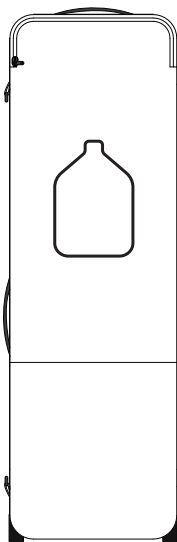

# Portable Carry Bag PT-CB-03

meetpat Accessories

---

## Product Description

A versatile nylon carry bag. Can be either carried using the shoulder strap, handle or wheeled over sealed surfaces

Purposely designed and manufactured to easily fit; the portable refill station, moulded base and hosing.

Includes; removable shoulder strap, 2 way zipper opening and additional internal mesh pocket.

Product Specifications & Inclusions	
Outer Material	Nylon Oxford
Lining	Poly tarpaulin (water proof)
Colour	Black and grey
Opening	2 way zipper and velcro pockets
Finished Size	152cm x 49cm x 22cm
Warranty	1 year standard. Refer meetpat product warranty for full T&Cs.
Replacement	Available from meetpat. Reorder code: PT-CB-03

Packaged Details		
Product	Weight	Packed Size*
PT-CB-03	5.5kgs	60cm x 50cm x 26cm

\*packed size varies depending on quantity and accessories ordered

All information and images contained in the document are © Meet PAT™ - Meet PAT Pty Ltd or their respective owners. They are not be used without consent from Meet PAT™. As improvements in the design and performance of Meet PAT products are continuous, specifications may be subject to change without notice. This technical sheet is copyright and owned by Meet PAT™ - Meet PAT Pty Ltd ABN 48163544278. All rights are reserved. All products and sales are subject to Meet PAT™ terms and conditions.